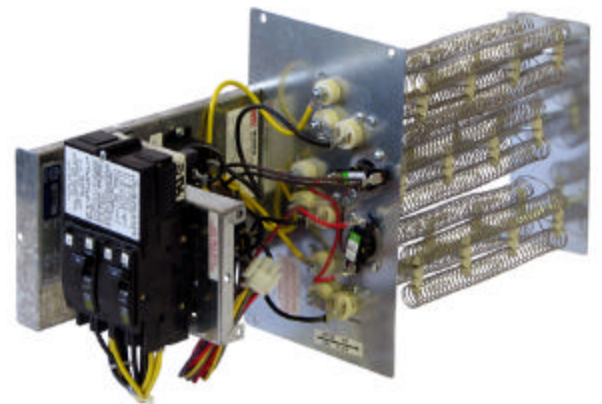

W4K SERIES

Electric Heat Kits

Similar to York 4HK Series

Standard Features

- Point Suspension element support system which eliminates hot spots to extend heater life
- Rounded metal corners for safer handling and installation
- Factory installed circuit breakers available on some models
- Modular elements replaceable in 5KW Increments
- Modular control plug for installation ease
- Completely assembled, tested, and certified
- Customized Barcode labeling
- On-time delivery