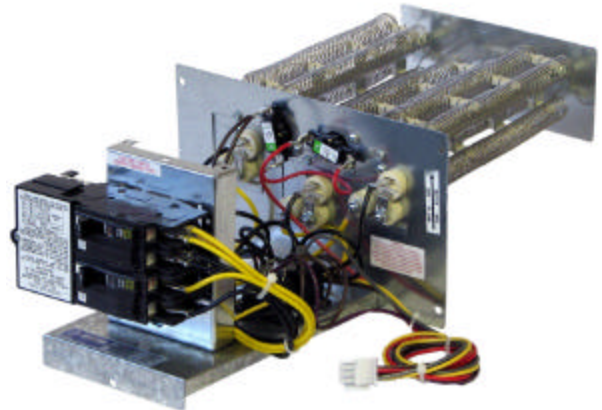

W4K SERIES

Electric Heat Kits

Similar to York 4HK Series

Standard Features

- Point Suspension element support system which eliminates hot spots to extend heater life
- Rounded metal corners for safer handling and installation
- Factory installed circuit breakers available on some models
- Modular elements replaceable in 5KW Increments
- Modular control plug for installation ease
- Completely assembled, tested, and certified
- Customized Barcode labeling
- On-time delivery