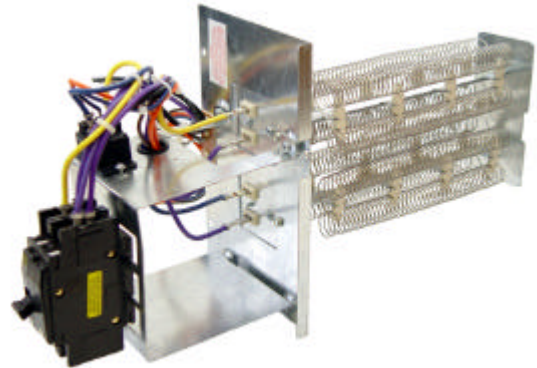

W1F SERIES

Electric Heat Kits

Similar to York 2HK Series

Standard Features

- Point Suspension element support system which eliminates hot spots to extend heater life
- Rounded metal corners for safer handling and installation
- Factory installed circuit breakers on most models
- Modular elements replaceable in 5KW increments
- Modular control plug for installation ease
- Completely assembled and tested.
- Customized Barcode labeling
- On-time Delivery