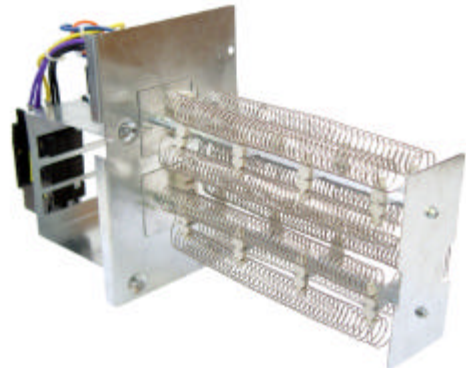

W1F SERIES

Electric Heat Kits

Similar to York 2HK Series

Standard Features

- Point Suspension element support system which eliminates hot spots to extend heater life
- Rounded metal corners for safer handling and installation
- Factory installed circuit breakers on most models
- Modular elements replaceable in 5KW increments
- Modular control plug for installation ease
- Completely assembled and tested.
- Customized Barcode labeling
- On-time Delivery