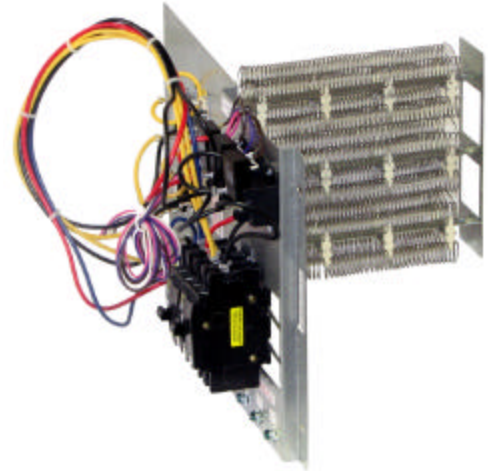

### Standard Features

- Point Suspension element support system which eliminates hot spots to extend heater life
- Time delay between steps which recycles on power interruption or brown-out
- No off delay (a problem with sequencers) to increase SEER rating and prevents heating overshoot
- Chatter and Rapid-Cycle Resistant Contactors rated for 250,000 cycles
- Rounded metal corners for safer handling and installation
- Factory installed circuit breakers available on most models
- Modular elements replaceable in 5KW increments
- Modular control plug for installation ease
- Completely assembled, tested, and certified
- Customized Barcode labeling
- On-time Delivery