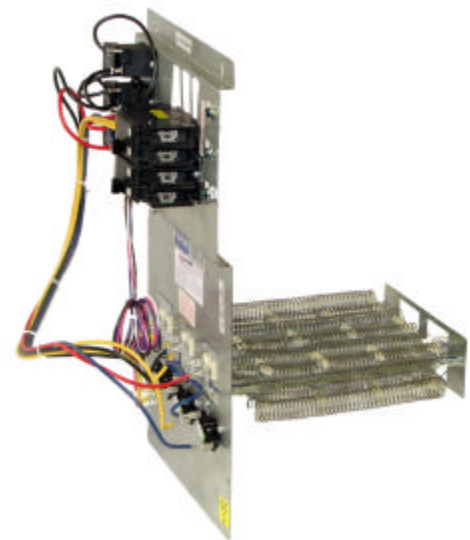

### Standard Features

- Point Suspension element support system which eliminates hot spots to extend heater life
- Time delay between steps which recycles on power interruption or brown-out
- No off delay (a problem with sequencers) to increase SEER rating and prevents heating overshoot
- Chatter and Rapid-Cycle Resistant Contactors rated for 250,000 cycles
- Rounded metal corners for safer handling and installation
- Factory installed circuit breakers available on most models
- Modular elements replaceable in 5KW increments
- Modular control plug for installation ease
- Completely assembled, tested, and certified
- Customized Barcode labeling
- On-time Delivery