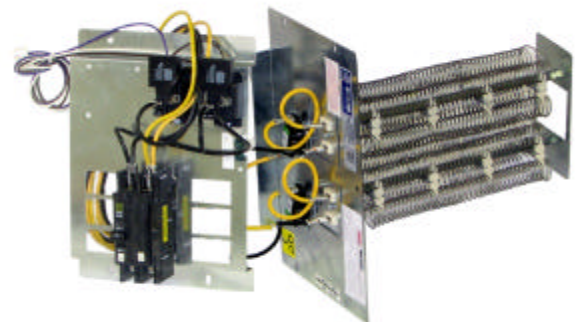

WHA SERIES

Electric Heat Kits

Similar to ICP EHAA Series

Standard Features

- Point Suspension element support system which eliminates hot spots to extend heater life
- Time delay between steps which recycles on power interruption or brown-out
- No off delay (a problem with sequencers) to increase SEER rating and prevents heating overshoot
- Chatter and Rapid-Cycle Resistant Contactors rated for 250,000 cycles
- Rounded metal corners for safer handling and installation
- Factory installed circuit breakers available on most models
- Modular elements replaceable in 5KW increments
- Modular control plug for installation ease
- Completely assembled, tested, and certified
- Customized Barcode labeling
- On-time Delivery