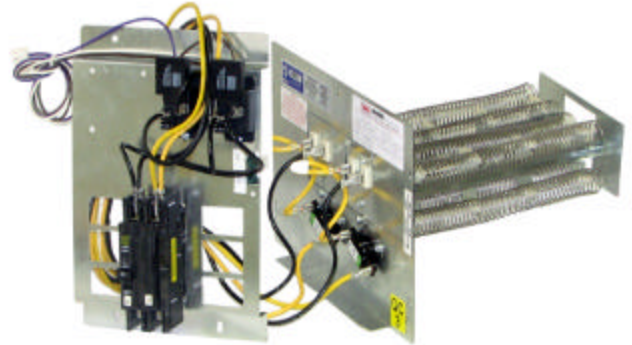

WHA SERIES

Electric Heat Kits

Similar to ICP EHAA Series

Standard Features

- Point Suspension element support system which eliminates hot spots to extend heater life
- Time delay between steps which recycles on power interruption or brown-out
- No off delay (a problem with sequencers) to increase SEER rating and prevents heating overshoot
- Chatter and Rapid-Cycle Resistant Contactors rated for 250,000 cycles
- Rounded metal corners for safer handling and installation
- Factory installed circuit breakers available on most models
- Modular elements replaceable in 5KW increments
- Modular control plug for installation ease
- Completely assembled, tested, and certified
- Customized Barcode labeling
- On-time Delivery