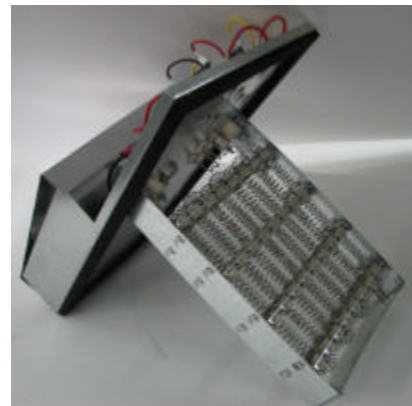

### Standard Features

- Time delay sequencer
- Rounded metal corners for safer handling and installation
- Modular control plug for installation ease
- Completely assembled, tested, and certified
- Customized Barcode labeling
- On-time Delivery