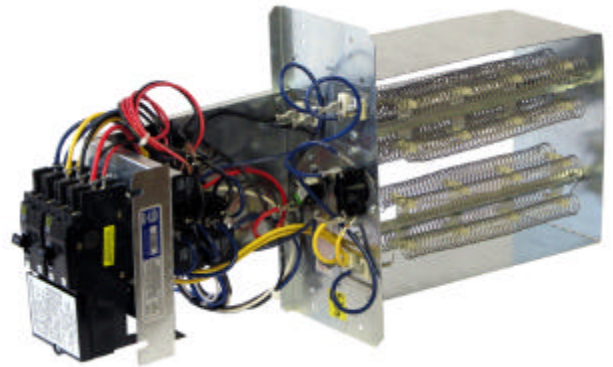

### Standard Features

- Point Suspension element support system which eliminates hot spots to extend heater life
- Time delay between steps which recycles on power interruption or brown-out
- No off delay (a problem with sequencers) to increase SEER rating and prevents heating overshoot
- Protective frame around the elements to prevent groundouts
- Chatter and Rapid-Cycle Resistant Contactors rated for 250,000 cycles
- Rounded metal corners for safer handling and installation
- Factory installed circuit breakers available on most models
- Modular elements replaceable in 5KW increments
- Modular control plug for installation ease
- Completely assembled, tested, and certified
- Customized Barcode labeling
- On-time Delivery
- "One Size Fits All" models