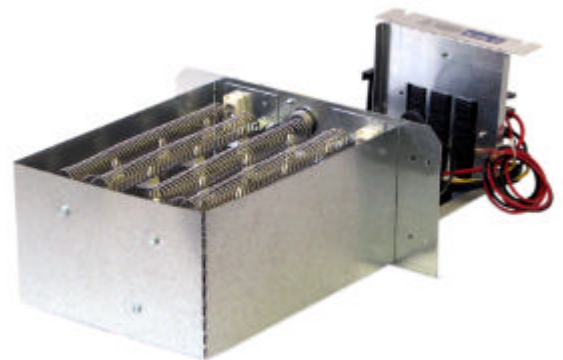

### Standard Features

- Point Suspension element support system which eliminates hot spots to extend heater life
- Time delay between steps which recycles on power interruption or brown-out
- No off delay (a problem with sequencers) to increase SEER rating and prevents heating overshoot
- Protective frame around the elements to prevent groundouts
- Chatter and Rapid-Cycle Resistant Contactors rated for 250,000 cycles
- Rounded metal corners for safer handling and installation
- Factory installed circuit breakers available on most models
- Modular elements replaceable in 5KW increments
- Modular control plug for installation ease
- Completely assembled, tested, and certified
- Customized Barcode labeling
- On-time Delivery
- "One Size Fits All" models