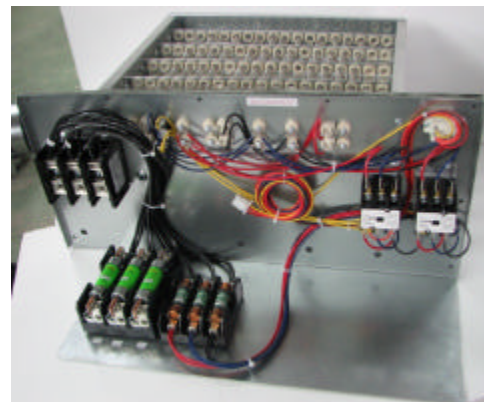

WKBS SERIES

Electric Heat Kits

Similar to Rheem/Ruud RXJJ Series

Standard Features

- Rounded metal corners for safer handling and installation
- Modular control plug for installation ease
- Customized Barcode labeling
- On-time Delivery
- Non-Factory models available
- 2-3 day production available