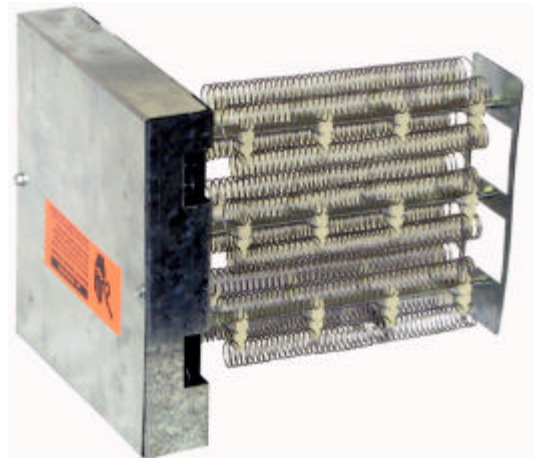

WSJ SERIES

Electric Heat Kits

Similar to York 2PH Series

Standard Features

- Point Suspension element support system which eliminates hot spots to extend heater life
- Rounded metal corners for safer handling and installation
- Factory installed circuit breakers available on some models
- Modular elements replaceable in 5KW Increments
- Modular control plug for installation ease
- Completely assembled, tested, and certified
- Customized Barcode labeling
- On-time delivery