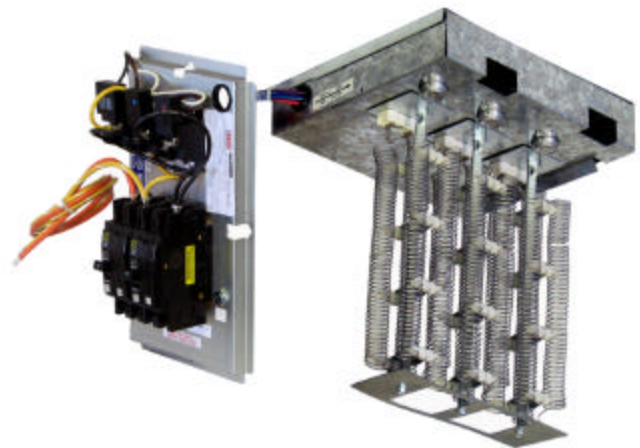

WSJ SERIES

Electric Heat Kits

Similar to York 2PH Series

Standard Features

- Point Suspension element support system which eliminates hot spots to extend heater life
- Rounded metal corners for safer handling and installation
- Factory installed circuit breakers available on some models
- Modular elements replaceable in 5KW Increments
- Modular control plug for installation ease
- Completely assembled, tested, and certified
- Customized Barcode labeling
- On-time delivery