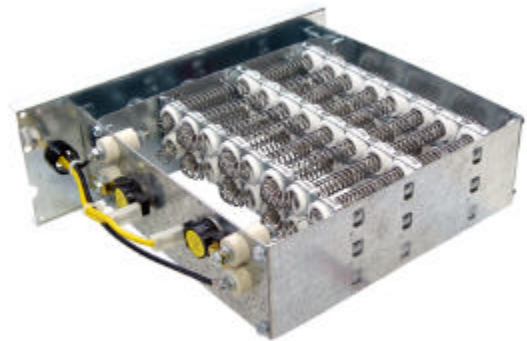

WZP SERIES

Electric Heat Kits

Similar to Carrier CPHEATER Series

Standard Features

- Rounded metal corners for safer handling and installation
- Factory installed circuit breakers on most models
- Modular elements replaceable in 5KW increments
- Modular control plug for installation ease
- Completely assembled and tested
- Customized Barcode labeling
- On-time Delivery
- Non-Factory models available
- 2-3 day production available