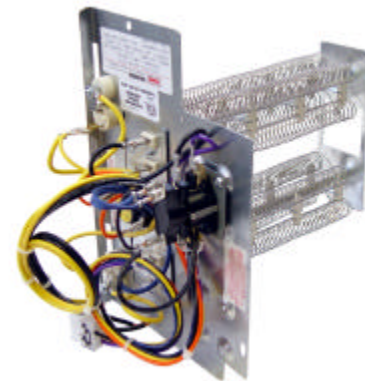

W4Y SERIES

Electric Heat Kits

Similar to Carrier KFAEH Series

Standard Features

- Point Suspension element support system which eliminates hot spots to extend heater life
- Sequencer control
- Rounded metal corners for safer handling and installation
- Factory installed circuit breakers available on most models
- Modular elements replaceable in 5KW increments
- Modular control plug for installation ease
- Completely assembled, tested and certified. Listed by ETL
- Customized Barcode labeling
- On-time Delivery