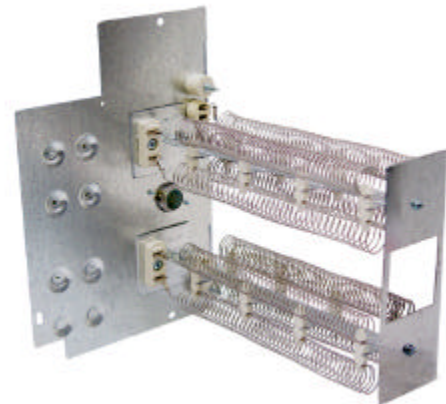

W4Y SERIES

Electric Heat Kits

Similar to Carrier KFAEH Series

Standard Features

- Point Suspension element support system which eliminates hot spots to extend heater life
- Sequencer control
- Rounded metal corners for safer handling and installation
- Factory installed circuit breakers available on most models
- Modular elements replaceable in 5KW increments
- Modular control plug for installation ease
- Completely assembled, tested and certified. Listed by ETL
- Customized Barcode labeling
- On-time Delivery