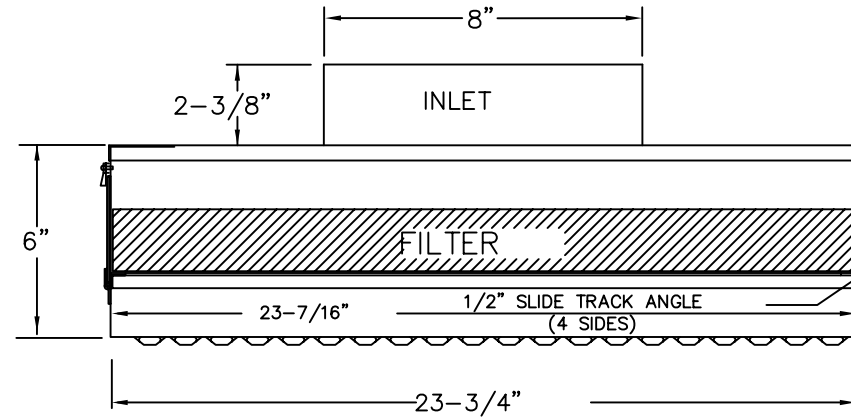

RIGHT SIDE VIEW - DETAILS

RIGHT SIDE VIEW

FACE VIEW

FILTER DOOR END VIEW

MODEL # UGF300-8

WARREN TECHNOLOGY

08/07/06