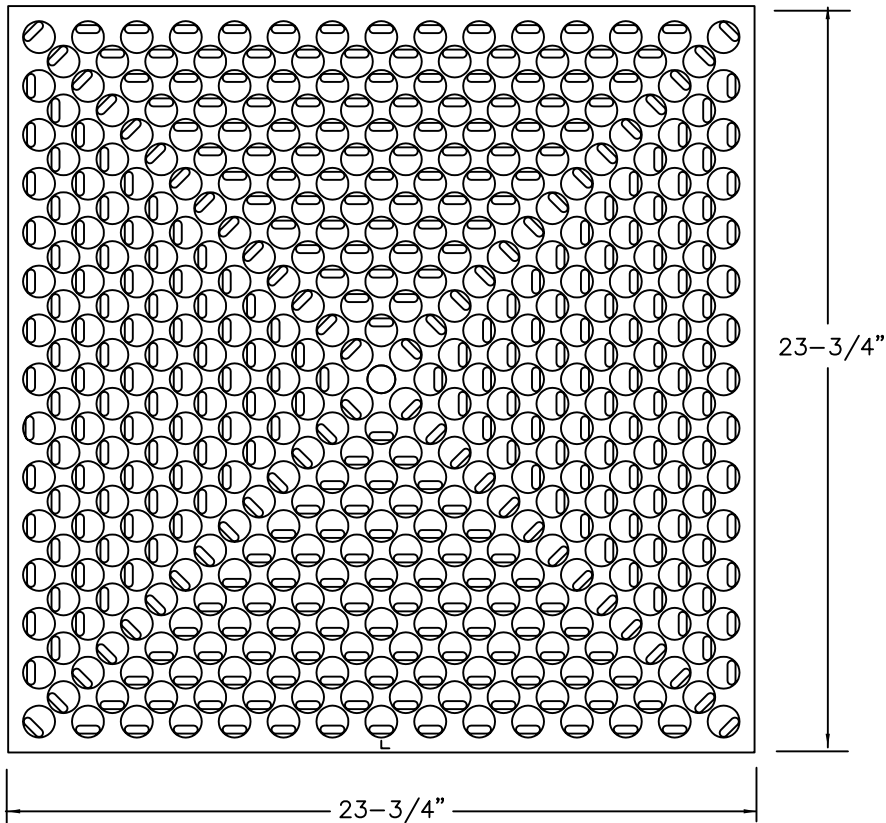

RIGHT SIDE VIEW - DETAILS

RIGHT SIDE VIEW

FACE VIEW

FILTER DOOR END VIEW

MODEL # UGF300-8

WARREN TECHNOLOGY

08/07/06