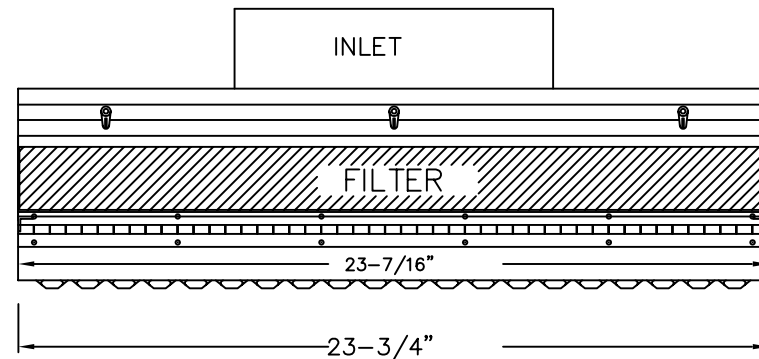

RIGHT SIDE VIEW - DETAILS

RIGHT SIDE VIEW

FACE VIEW

FILTER DOOR END VIEW

MODEL # UGF300-8

WARREN TECHNOLOGY

08/07/06